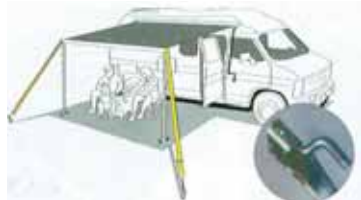

FIAMMA AWNING TIE DOWN KIT

Anchors awning to the ground in windy conditions. Kit includes 11m of black adjustable strap, pegs and tension spring. Fits awnings up to 6m in length. **001610**

FIAMMA PRIVACY ROOMS

- Adds extra space and versatility to Fiamma awnings.
- Suitable for all F45 awnings.
- Includes large crystal windows, rail, curtains and storage bag.
- The door can be relocated to either LH or RH side of front panel.
- Attaches with the Fiamma Clip System.