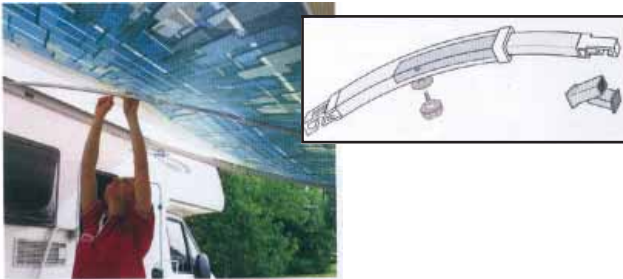

FIAMMA CURVED RAFTER PRO

Eliminates water pooling and awning flapping. Made of 2 sturdy anodised aluminium telescopic bars. For awnings with extension up to 250cm. Adapts from 144cm to 265mm **001615**