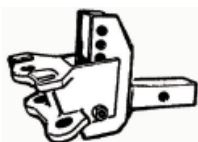

HAYMAN REESE ADJUSTABLE BALL MOUNT

000922