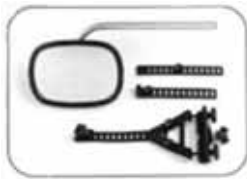

Spare Parts

- Support bracket with nut and bolt **001010**
- Extension strap **001011**
- Extension arms **001003**
- Spare glass **002452**
- Magnetic support arm **001007**
- Triangle mount **001016**