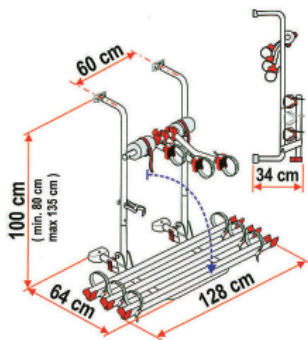

FIAMMA CARRY BIKE PRO C2

Compact design which can be installed under window. 2 bike standard with capacity for up to 4 bikes with installation of additional rails. Telescopic frame can be adjusted in height from 40 to 50cm. Extends 59cm. 60kg capacity **001040**

Fits most standard mirrors and includes articulated arms.

000956**CAMEC HEAVY DUTY DOOR
MIRROR**

Suitable for towing caravans, campers, horsefloats, boats, etc. Quality rubber mounting pads. Ratchet T Bar ensures firm fitting. Installation in minutes. Extends from 330mm to 470mm.