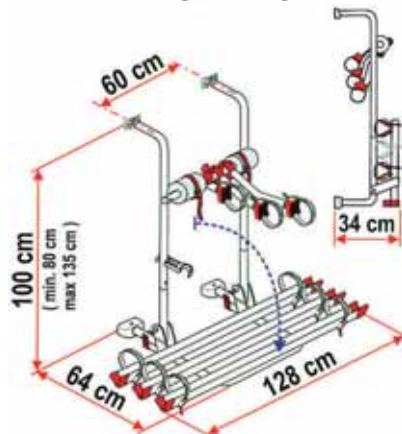

FIAMMA CARRY BIKE 200UL UNIVERSAL

Suitable for most campervans and caravans. Compact design, height extends from 80 to 135cm. Carries 2 bikes. 50kg capacity. **001044**