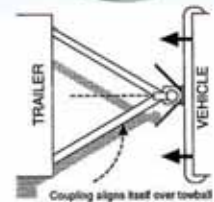

COUPLE MATE HITCH GUIDE

2 piece system fits on the towball as a guide when backing up to the trailer. Suits standard towball and torsion bar fittings. Long shank towballs are recommended when used in conjunction with torsion bar fittings.

Couple Mate Hitch Guide **001024**
Couple Mate wings **001025**
Couple Mate base **001026**