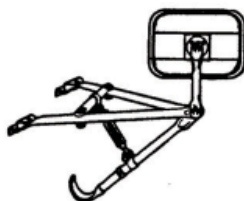

**FAWKNER FENDER MOUNTED
REAR VISION MIRROR**

Suits most vehicles.

Sold in pairs.

Spare mirror head

000988

000996