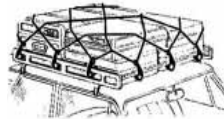

## 12V AIR COMPRESSOR HEAVY DUTY

Compact size. Twin motor, auto stop preset gauge. Air erupt inflator. 14 amp power draw. Inflates tyre in only 1.5 min. 35 ltr/min displacement. Suits trucks and 4x4s. Includes quality carry bag. 300psi **035334**

## STRETCH ELASTIC NETS

**Luggage Net.** One piece stretch net with nylon hooks to secure. Suits most luggage roof trays. **035307**

**Trailer Net** with large hooks to hold load in position.  
1800mm x 1200mm **001754**  
2100mm x 1500mm **035325**