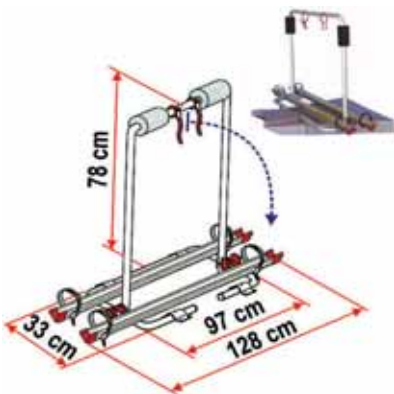

FIAMMA CARAVAN BIKE CARRIER

Inexpensive and compact. Fits all caravans with standard shafts. Carries 2 bikes. Pivots forward allowing access to storage compartment. No drilling required. 35kg capacity. **001042**

FIAMMA BIKE BRACKET KITS