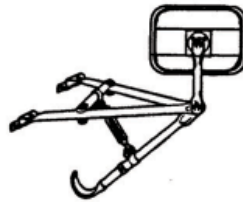

## 12V AIR COMPRESSOR HEAVY DUTY

Compact size. Twin motor, auto stop preset gauge. Air erupt inflator. 14 amp power draw. Inflates tyre in only 1.5 min. 35 ltr/min displacement. Suits trucks and 4x4s. Includes quality carry bag. 300psi **035334**

## STRETCH ELASTIC NETS

**Luggage Net.** One piece stretch net with nylon hooks to secure. Suits most luggage roof trays. **035307**

**Trailer Net** with large hooks to hold load in position.  
1800mm x 1200mm **001754**  
2100mm x 1500mm **035325**

## FAWKNER FENDER MOUNTED REAR VISION MIRROR

Suits most vehicles. Sold in pairs. Spare mirror head **000988** **000996**