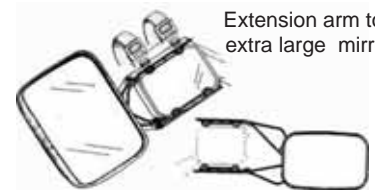

STRAP ON MIRROR 4WD XL ADJUSTABLE

Extension arm to fit extra large mirrors

Fits most standard mirrors and includes articulated arms. **000956**