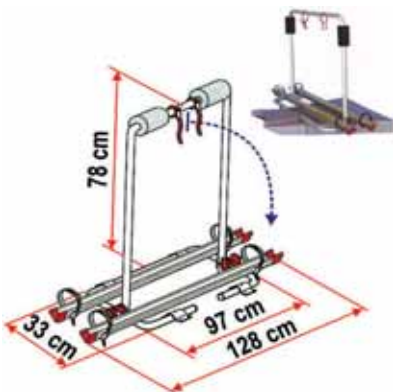

FIAMMA CARAVAN BIKE CARRIER

Inexpensive and compact. Fits all caravans with standard shafts. Carries 2 bikes. Pivots forward allowing access to storage compartment. No drilling required. 35kg capacity. **001042**

MAC RAC PUSH BIKE CARRIERS

Deluxe
Holds 3 bikes. Fold down. Suitable for use on vehicles with a tailgate or when towing a trailer or caravan. 45kg capacity or 60kg with strap. **001035**

INOX AEROSOL LUBRICANT

Super lubricant with MX3 anti-corrosion formula. Also cleans vinyl dashes, plastic bumpers, mag wheels, etc. Polishes and protects aluminium, stainless steel.

300gm **035341**