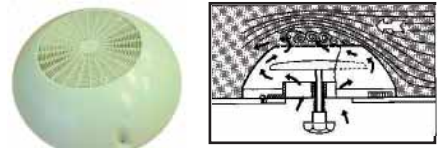

SELF ENERGISING DORADE VENT

Exceptional air control. Rainproof with no moving parts. Includes PVC cover. **016521**

SOLAR EXHAUST VENT

Weatherproof, solar powered exhaust vent. Extracts up to 680 cu ft of air per hour in bright sunlight. Will also work successfully in natural daylight. No wiring or running costs. Height 50mm, overall diameter 215mm. **008563**