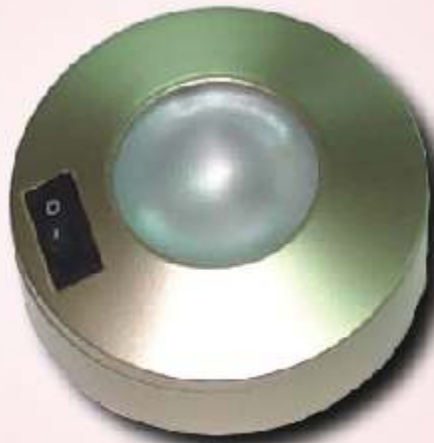

Lumolighting

**A modern collection of
low voltage fluorescent
and halogen lighting**

CAMEC[®]

MINI SPOT

Lumolighting

- 10 watt halogen globe
- Glass cover to protect bulb
- Fully adjustable
- Height: 105mm (max)
- Width: 42mm
- Depth: 82mm
- 3024-515** Silver Sand
- 3024-516** White

NEPTUNE

Satin

Lumolighting

- 10 watt halogen globe
- Modern attractive styling
- Height inside wall: 30mm
- Height outside wall: 19-30mm
- Diam: 84mm
- 3024-563** Satin

LUMO I

Lumolighting

- 1 x 8 watt fluorescent tube
- Cracked ice effect for maximum light output
- Reversed polarity protected
- Radio and TV suppressed
- Height: 22mm
- Width: 375mm
- Depth: 55mm
- 3024-501**
- 3024-503** c/w back plate

SATURN

Silver Sand

Lumolighting

- 10 watt halogen globe
- Modern attractive styling
- Surface/recess mounted
- Diam: 79mm
- Height: 28.8mm surface mount
- Height: 8.8mm recess mount
- 3024-573** Satin

LUMO III

Lumolighting

- 2 x 8 watt fluorescent tubes
- Slimline profile
- Cracked ice effect for maximum light output
- Reversed polarity protected
- Radio and TV suppressed
- Height: 27mm
- Width: 375mm
- Depth: 85mm
- 3024-505**