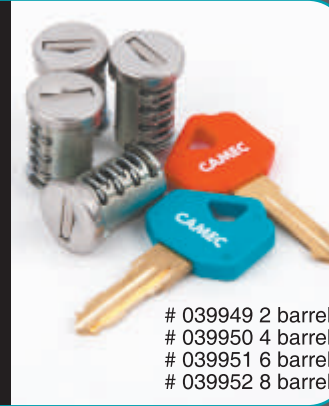

Barrel Kits

Replacement barrel kits for all lock housings capable of being fitted with 'One Key Fits All' barrels.

Kits are supplied with dust covered stainless steel capped zinc plated barrels with keys and 1 exchange key to remove the old barrels.

2000 key combinations for added security.

039949 2 barrel
039950 4 barrel
039951 6 barrel
039952 8 barrel

Outer Housing - Camec Door

Replacement outer housing for all Camec 3 point locking doors.

This new housing will enable it to accommodate the 'One Key Fits All' barrel.

Replacement housing only required for doors without a Camec logo on the handle.