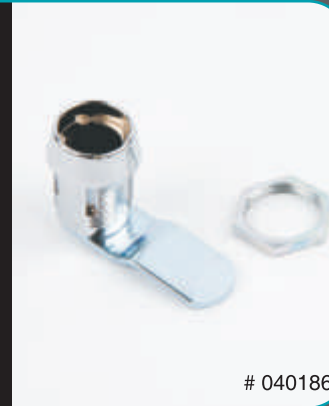

# 040184

**Camec Storage Door Lock Housing**

Replacement handle for Jayco, Viscount and other access doors.

This new housing accommodates Camec's 'One Key Fits All' barrel eliminating the need to have a different key for every lock.

# 040187

**Camec Square Access Door Lock Housing**

Replacement housing for all Camec Square Access Doors. This new housing accommodates Camec's 'One Key Fits All' barrel eliminating the need to have a different key for every lock.