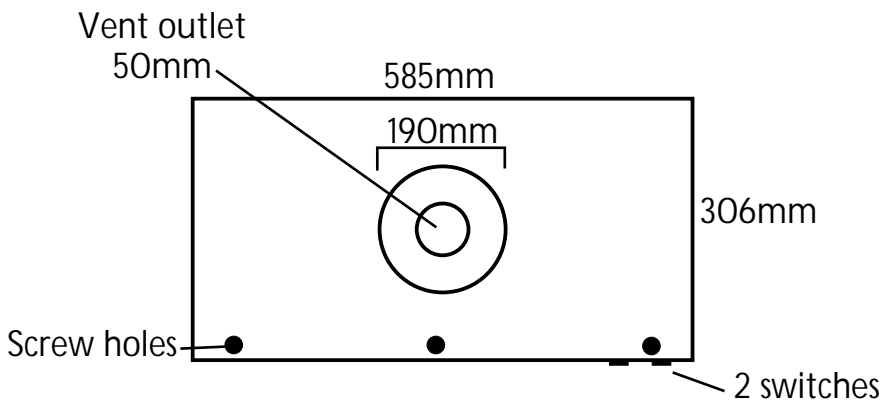

SS RANGEHOOD

TOP VIEW

- Stainless steel
- 12 volt
- 2 halogen lights
- Comes with 1 metre flexible tubing

P/N: 003511

SIDE VIEW

CAMEC

WEBSITE www.camec.com.au
EMAIL camec@camec.com.au

MELBOURNE
Phone: (03) 9799 6477
Fax: (03) 9799 6488