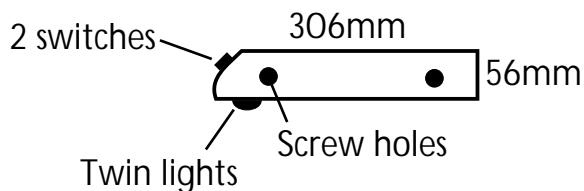

SS RANGEHOOD

TOP VIEW

- Stainless steel
- 12 volt
- 2 halogen lights
- Comes with 1 metre flexible tubing

P/N: 003511

SIDE VIEW

CAMEC

WEBSITE www.camec.com.au
EMAIL camec@camec.com.au

MELBOURNE
Phone: (03) 9799 6477
Fax: (03) 9799 6488