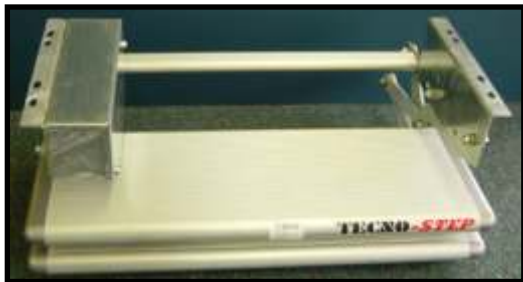

TECHNO-STEPS

- Aluminium / Steel construction
 - Manual or 12v Electric
 - 560mm

006507

Single manual

006508

Single electric 12v

006509

Double electric 12v