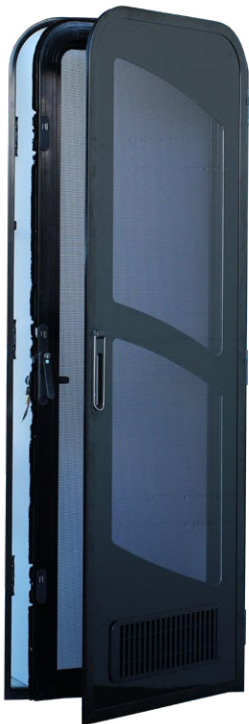

# VISTA 2 RADIUS CORNER DOORS

The Australian made Vista door bring a modern and stylish design to your caravan. With the Camec RVSafe security door and 3 point locking system you can rest assure of your caravan safety. Available in left and right hinge set up, with optional internal blind.

## FEATURES:

- Full weather and dust seal
- Range of outer door finishes (white, crystal, silver, jet black)
- Flush vent design in black

## SPECIFICATIONS:

- Available in black and white frames

CODE	SIZE	INFILL		VENT	BLIND
044163	1723 X 572	BLACK	RHH	BLACK	YES
044157	1750 X 622	BLACK	RHH	BLACK	YES
044159	1822 X 622	BLACK	RHH	BLACK	YES
044161	1908 X 622	BLACK	RHH	BLACK	YES
044164	1723 X 572	BLACK	LHH	BLACK	YES
044158	1750 X 622	BLACK	LHH	BLACK	YES
044662	1822 X 622	SMOOTH WHITE	LHH	BLACK	YES
044162	1908 X 622	BLACK	LHH	BLACK	YES
044160	1822 X 622	BLACK	LHH	BLACK	YES