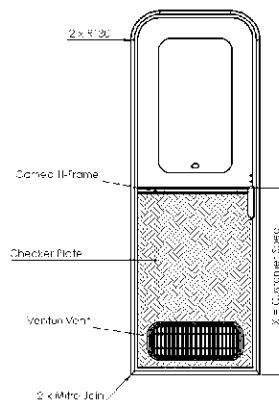

ODYSSEY 2RC DOOR & WIDE ACCESS DOORS

The Camec Odyssey 2 radius corner door features a light but strong main door infill and one piece outer door. Available in many infill colours with a white or black frame. The Odyssey 2 radius corner door come with a left or right hinge set up, standard 3 point lock system and aluminium grill mesh security door with fly screen. The tinted single glazed acrylic panel completes the Odyssey range's modern look.

FEATURES:

- 878mm wide access doors available to suit wheelchairs*
- White, grey, black or silver infill colour options
- One piece door panel with PVC infill for greater strength

SPECIFICATIONS:

- Available in black and white frames

FULLY CUSTOMISABLE CHECKERPLATE DOOR INFIL

Melbourne • Sydney • Perth • Brisbane • Auckland

Camec Customer Care:

Phone: 1 300 4 CAMEC Fax: (03) 9799 6488

1 300 4 22 6 32 Email: camec@camec.com.au

camec.com.au