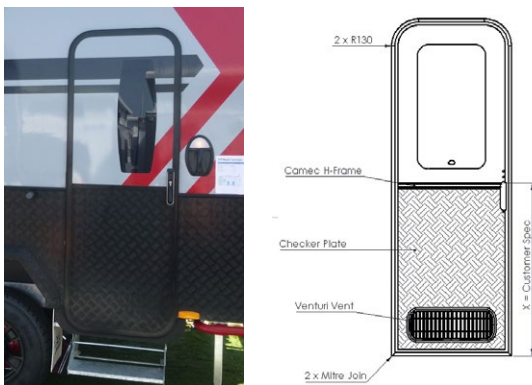

ODYSSEY 4 RADIUS CORNER DOORS

The Camec Odyssey 4 radius corner door features a light but strong main door infill and once piece outer door. Available in white infill with a white or black frame, the Odyssey 4 radius corner door comes with a left or right hinge set up, standard 3 point locking system and aluminium grill mesh security door with fly screen. The tinted single glazed acrylic panel completes the Odyssey range's modern look.

FEATURES:

- One piece door panel with PVC infill for greater strength
- Lower Venturi vent in white or black
- Slim look main frame extrusion

SPECIFICATIONS:

- Available in black and white frames

FULLY CUSTOMIZABLE CHECKERPLATE DOOR INFIL

ODYSSEY 4 RADIUS CORNER DOOR

CODE	SIZE	INFILL	HINGE	VENT	FRAME
041192	1623 X 572	SM WHITE	RHH	WHITE	WHITE
041197	1723 X 572	SM WHITE	LHH	WHITE	WHITE
041201	1750 X 622	SM WHITE	LHH	WHITE	WHITE
041202	1750 X 622	SM WHITE	RHH	WHITE	WHITE
041203	1822 X 622	SM WHITE	LHH	WHITE	BLACK
041205	1822 X 622	SM WHITE	LHH	WHITE	WHITE
041206	1822 X 622	SM WHITE	RHH	WHITE	WHITE
041207	1908 X 622	SM WHITE	LHH	WHITE	BLACK