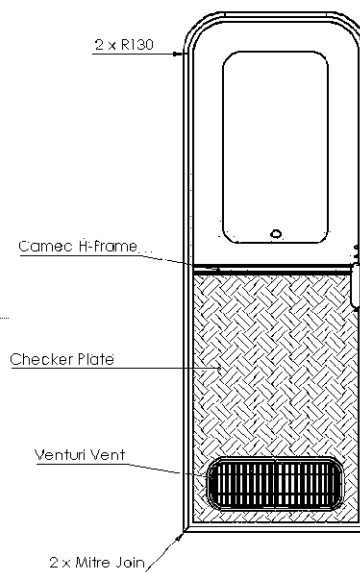

ODYSSEY 4 SQUARE CORNER DOORS

Available in a range of sizes to suit most RV designs, the Odyssey 4 Square door has a light but strong man door infill and a one piece outer door. Available in White, jet black, polished grey or crystal silver, with a white or black frame, left or right hinge set up and featuring a 3 point lock system, aluminium grille mesh security door with fly screen. The stylish Odyssey tinted single glazed acrylic panel completes the Odyssey range's modern look

FEATURES:

- One Piece door panel with PC infill for greater strength
- Fully customizable checker plate door infills available in any height. Please contact Camec for further details
- Lower Venturi vent in white or black

SPECIFICATONS:

- Available in Black and White frames

FULLY CUSTOMIZABLE CHECKERPLATE DOOR INFIL

Melbourne • Sydney • Perth • Brisbane • Auckland

Camec Customer Care:

Phone: 1 300 4 CAMEC Fax: (03) 9799 6488

1 300 4 22 6 32 Email: camec@camec.com.au

camec.com.au